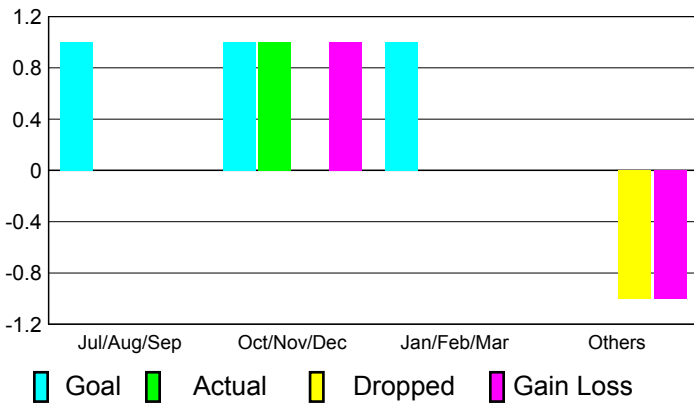

## CLUBS

**Club Results**  
2010-2011

**Clubs**  
2009-2010

Month	New Club Goal	Actual New Clubs	Actual Dropped Clubs	Gain/Loss of Clubs	Gain/Loss of Clubs
Jul/Aug/Sep	1	0	0	0	0
Oct/Nov/Dec	1	1	0	1	0
Jan/Feb/Mar	1	0	0	0	0
Apr/May/Jun	0	0	-1	-1	1
<b>Totals</b>	<b>3</b>	<b>1</b>	<b>-1</b>	<b>0</b>	<b>1</b>

### Club Results 2010-2011

Goal, New, Dropped, Gain/Loss

### Comparison of Club Gain/Loss

Current Year Compared to the Previous Year