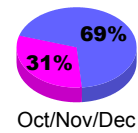

Gender Comparison 2010-2011