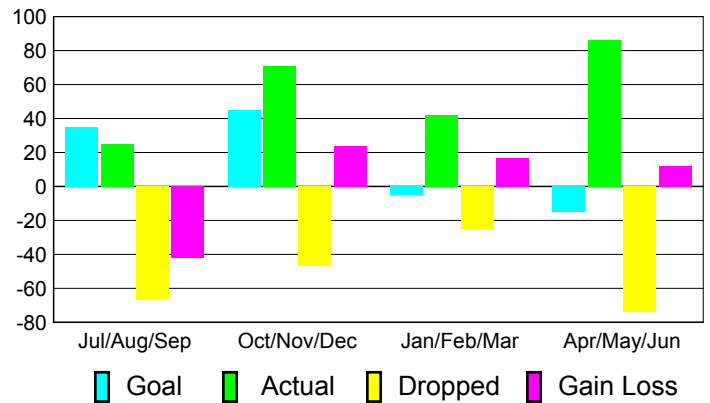

### YTD Status Quo Clubs 2010-2011

Status Quo Clubs Compared to Status Quo Members

## MEMBERSHIP

**Membership Results**  
2010-2011

**Membership**  
2009-2010

Month	Net Memb Goal	Actual New Memb	Actual Dropped Memb	Gain/Loss of Memb	Gain/Loss of Memb
Jul/Aug/Sep	35	25	-67	-42	-33
Oct/Nov/Dec	45	71	-47	24	-6
Jan/Feb/Mar	-5	42	-25	17	-17
Apr/May/Jun	-15	86	-74	12	-13
<b>Totals</b>	<b>60</b>	<b>224</b>	<b>-213</b>	<b>11</b>	<b>-69</b>

### Membership Results 2010-2011

Goal, New, Dropped, Gain/Loss

### Comparison of Membership Gain/Loss

Current Year Compared to the Previous Year